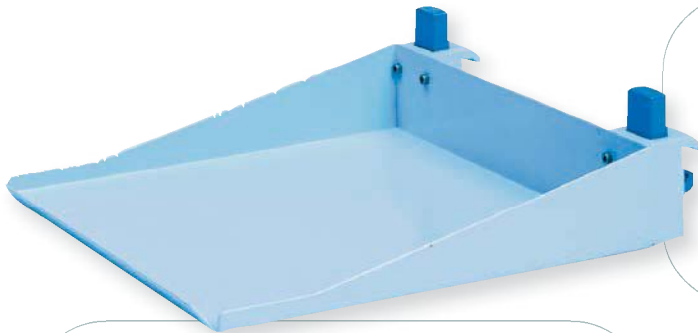

Tablettes en acier rilsanisé avec attaches universelles *Shelves, Rilsan® coated steel, with universal clamps*

15796

15797

15798

- Tablette porte-accessoires, 350 x 250 mm, charge maxi 10 kg
- Shelf for small accessories, 350 x 250 mm, maximum load 10 kg

15800

15801

15802

- Tablette, 300 x 300 mm, charge maxi 13 kg
- Shelf, 300 x 300 mm, maximum load 13 kg

15804

15805

15806

- Tablette, 350 x 300 mm, charge maxi 13 kg
- Shelf, 350 x 300 mm, maximum load 13 kg

15807

15808

15809

- Tablette **rabattable**, 350 x 300 mm, charge maxi 10 kg
- **Folding shelf**, 350 x 300 mm, maximum load 10 kg