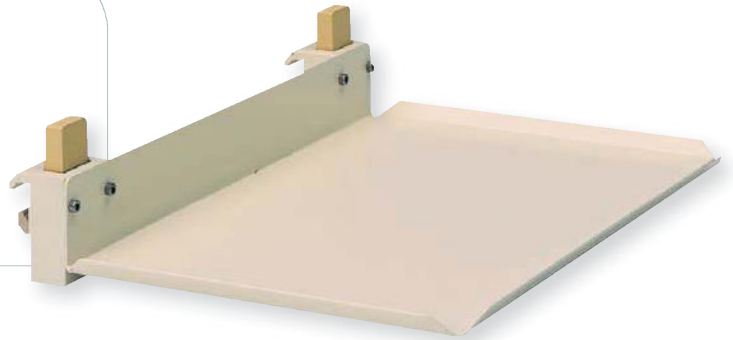

Tablettes en acier rilsanisé avec attaches universelles *Shelves, Rilsan® coated steel, with universal clamps*

15796

15797

15798

- Tablette porte-accessoires, 350 x 250 mm, charge maxi 10 kg
- Shelf for small accessories, 350 x 250 mm, maximum load 10 kg

15800

15801

15802

- Tablette, 300 x 300 mm, charge maxi 13 kg
- Shelf, 300 x 300 mm, maximum load 13 kg

15804

15805

15806

- Tablette, 350 x 300 mm, charge maxi 13 kg
- Shelf, 350 x 300 mm, maximum load 13 kg

15807

15808

15809

- Tablette **rabattable**, 350 x 300 mm, charge maxi 10 kg
- **Folding shelf**, 350 x 300 mm, maximum load 10 kg